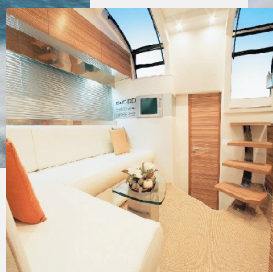

Price List
Valid
From 03/10

**B
O
A
T

C
H
A
R
T
E
R**

Boat Charter - Rio 40 BLU - 12m - 640hp

| Boat Charter - Rio 40 BLU | 1/2 Day | 1 Day | Extra day | 1 Week |
|---------------------------|---------|---------|-----------|---------|
| Low season | 600 € | 950 € | 850 € | 5.500 € |
| High season | 650 € | 1.150 € | 950 € | 6.500 € |