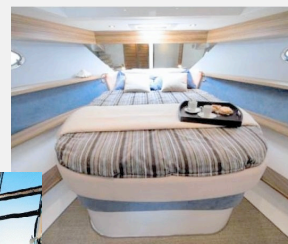

Price List
Valid
From 03/10

**B
O
A
T

C
H
A
R
T
E
R**

Boat Charter - Rio 40 BLU - 12m - 640hp

| Boat Charter - Rio 40 BLU | 1/2 Day | 1 Day | Extra day | 1 Week |
|---------------------------|---------|---------|-----------|---------|
| Low season | 600 € | 950 € | 850 € | 5.500 € |
| High season | 650 € | 1.150 € | 950 € | 6.500 € |